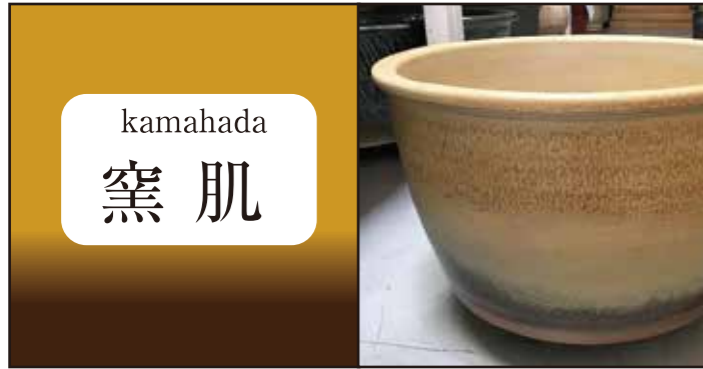

選べる色

陶器浴槽・吐水口
掛け湯壺共用

※重要※ 陶器製品のため、色には必ず個体差がありますのでご了承ください。
この色を目安としてご検討ください。

実物の色見本タイルもございます。もしご必要になりましたらお気軽にお申し付けください。
なお、大変好評につきまして、色見本タイルの送付は1度に、5枚までにてお願いさせていただいております。皆様へ全色お送りしますと、生産が追いつかずお配りできないためです。
ご協力のほどよろしく申し上げます。