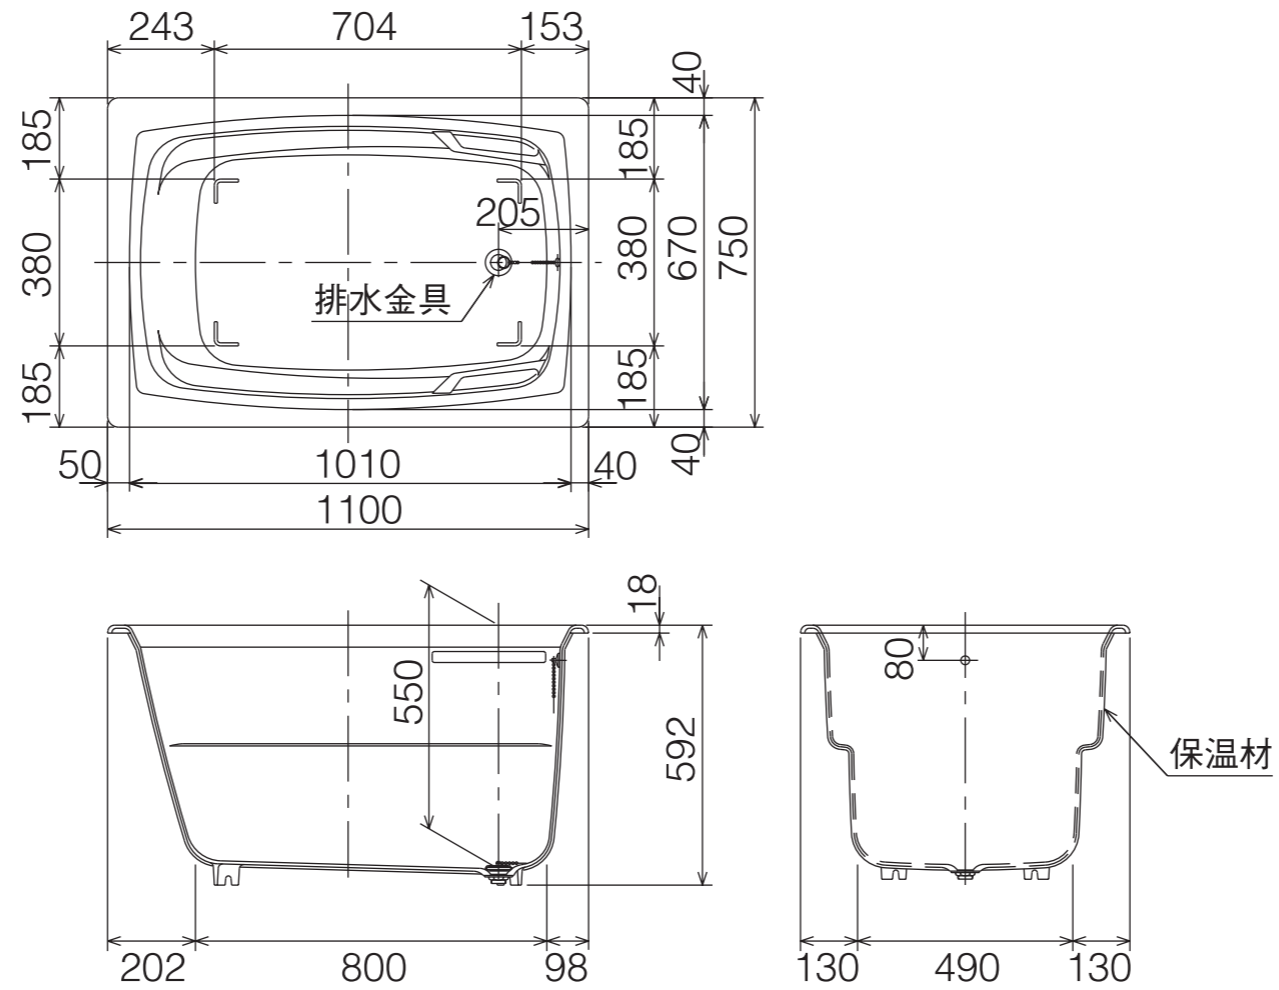

# R-110

大和重工株式会社 Copyrights © 2005-2007 Daiwa Heavy Industry Co., Ltd. All Rights Reserved.